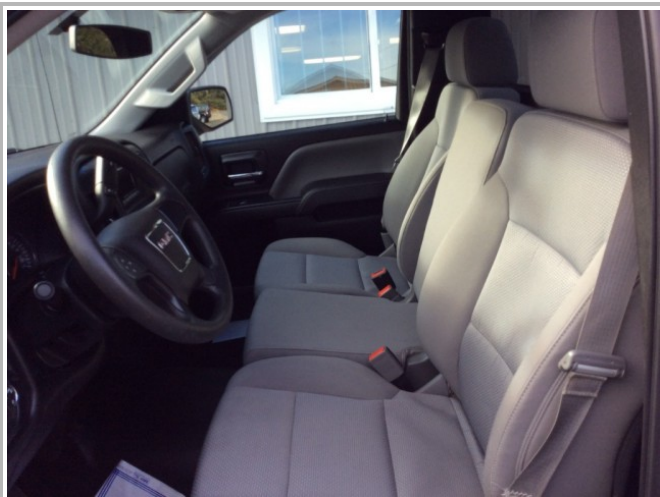

When you're ready, come on by for a test drive

Vehicle Features

Comfort

- Air Conditioning
- Power Steering
- Tilt Wheel

Date : 23 Mar 2019 **Signature :** _____

Vehicle Pictures

Visit our website at spiritautogroupllc.com or Call Us 330-529-4505